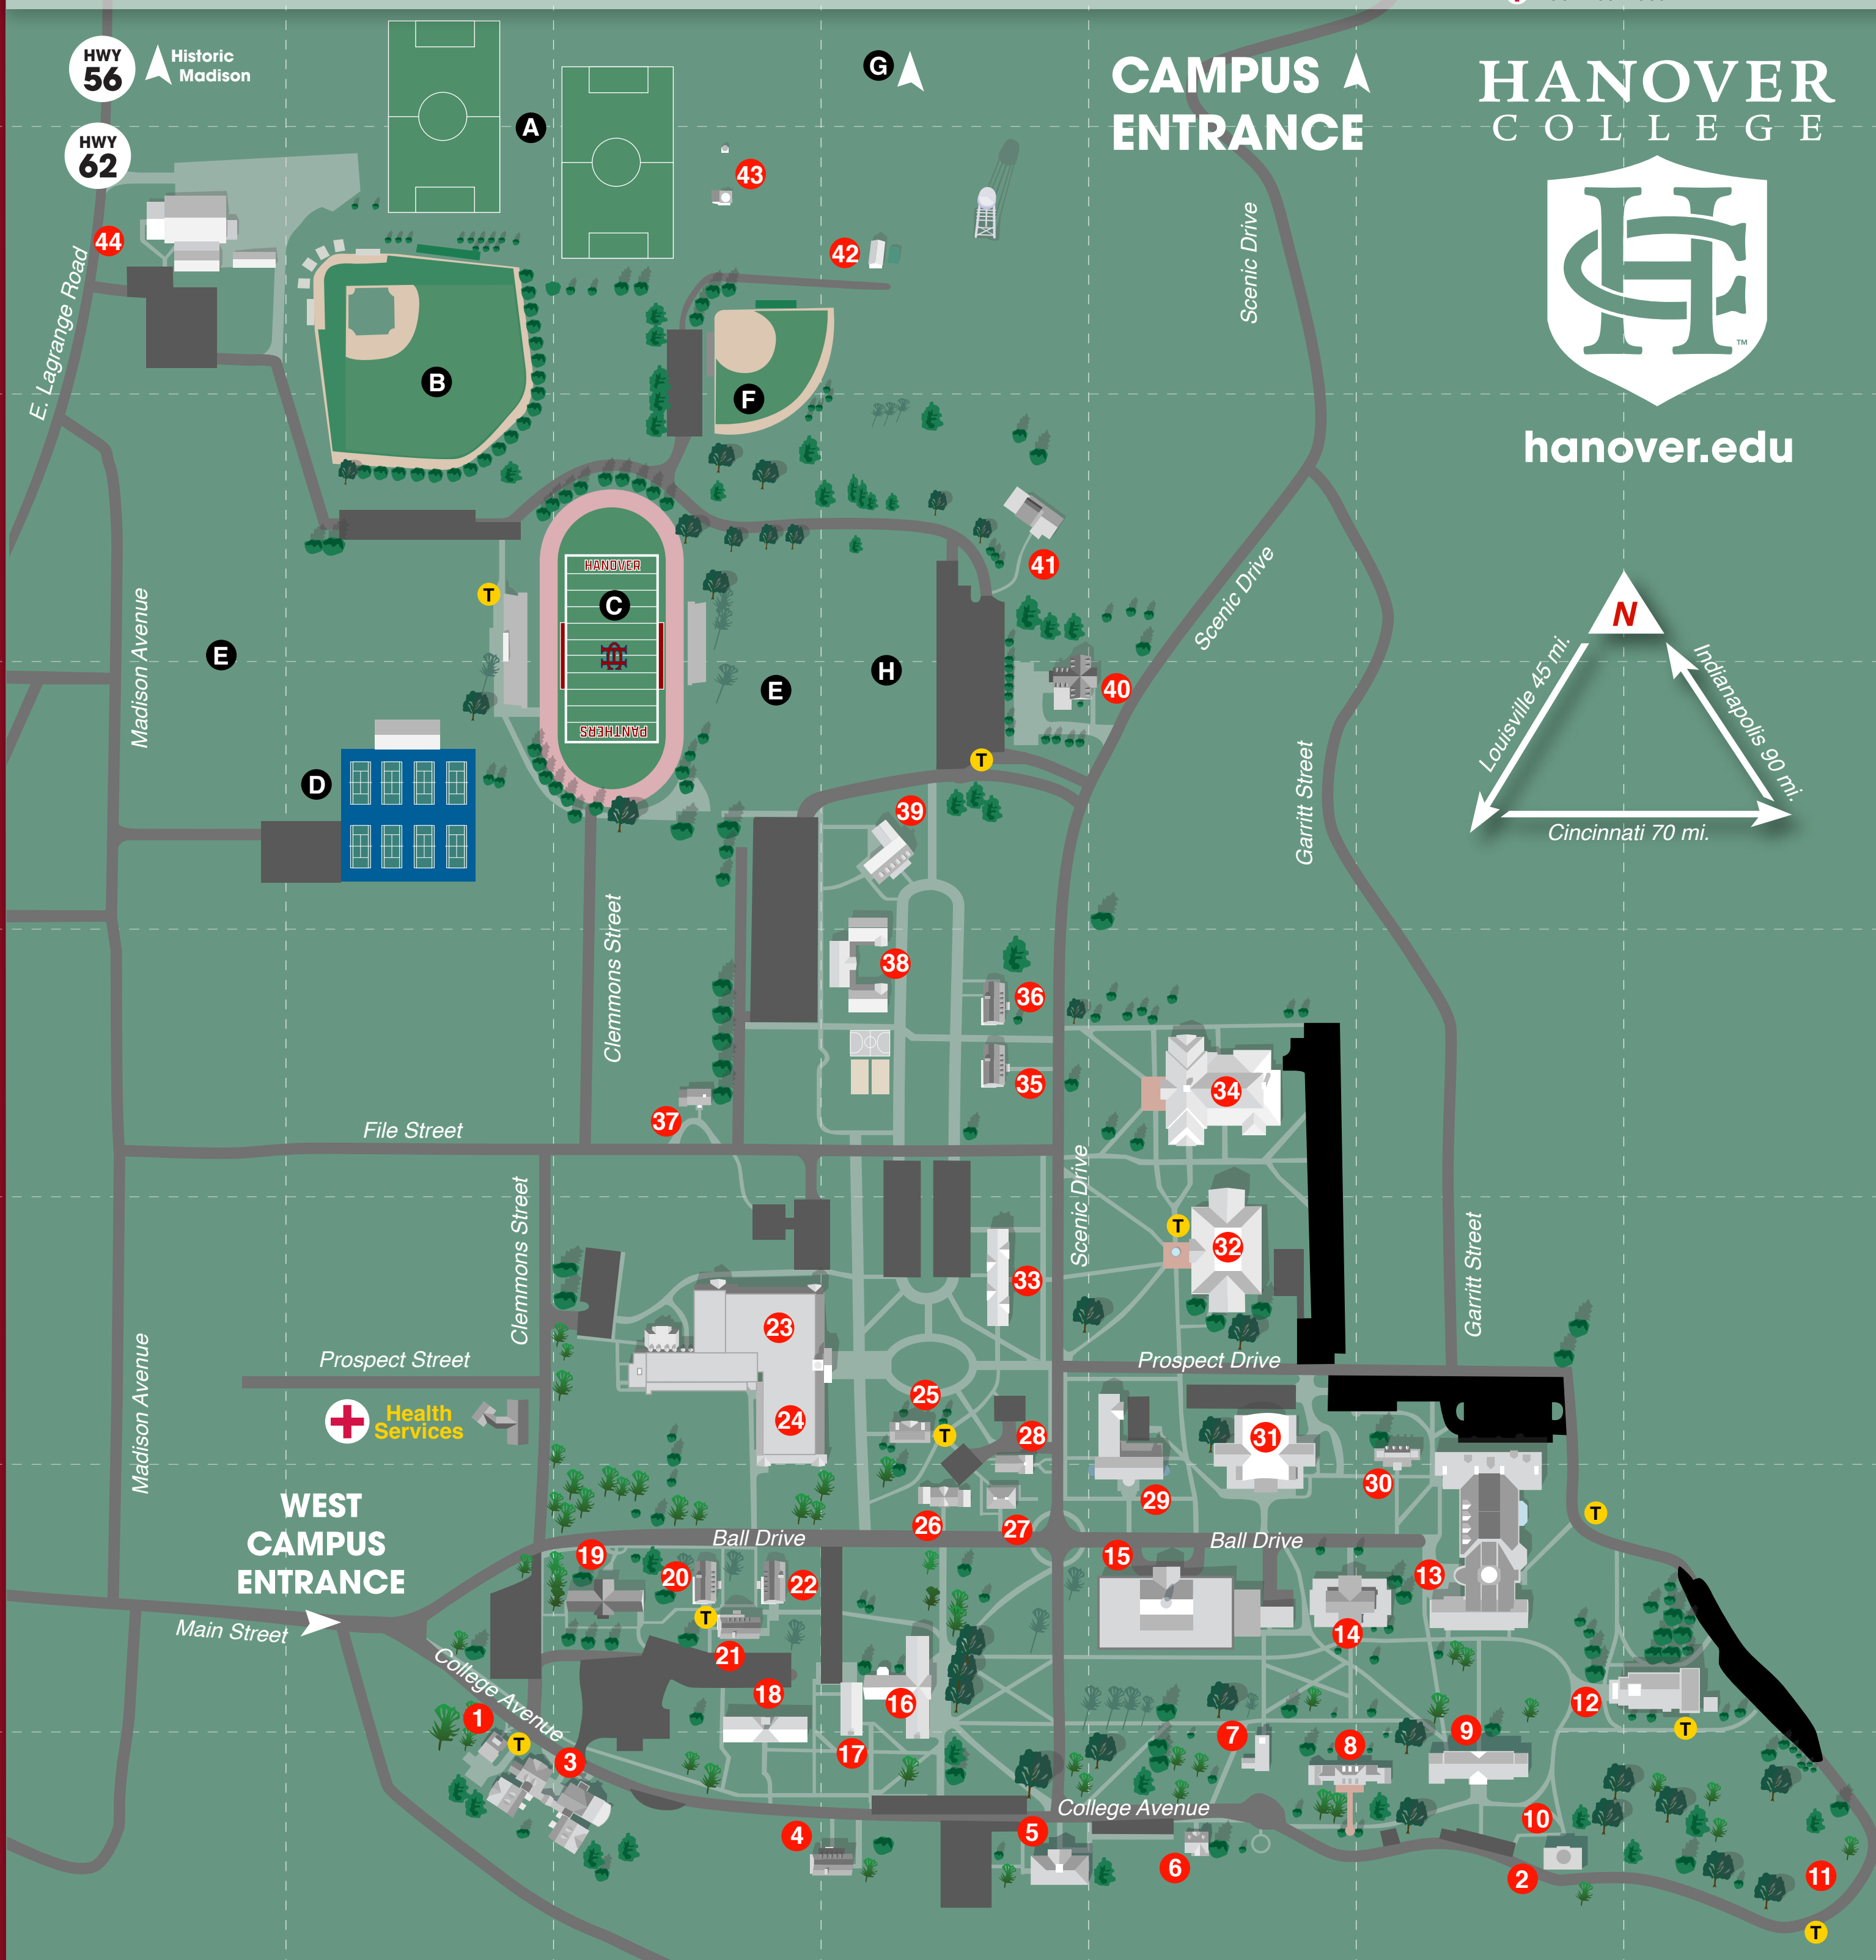

- 23 Horner Health & Rec. Center C-3
- 24 Collier Arena C-3
- 25 Blythe Hall C-4
- 26 Newby Hall B-4
- 27 Admission/Financial Aid B-4
- 28 Academic Computing Center B-4
- 29 Crowe Hall C-5, B-5
- 30 Faculty Office Building C-6
- 31 Lynn Hall C-5, B-5
- 32 Duggan Library C-5
- 33 Wiley Hall C-4

- 34 Lynn Center for Fine Arts (CFA) ... D-5
- 35 Sigma Chi Fraternity D-4
- 36 Lambda Chi Alpha Fraternity D-4
- 37 File House D-3
- 38 Greenwood Suites D-4
- 39 Coulter House E-4
- 40 Phi Delta Theta Fraternity E-4
- 41 The Shoebox F-4
- 42 YMCA G-4
- 43 Culbertson Observatory G-3
- 44 Physical Plant G-1

- A Varsity Soccer Fields G-3, G-3
- B Varsity Baseball Diamond G-2, F-2
- C Football/Lacrosse Field E-3, F-3
- D Zeddies Tennis Center E-2
- E Intramural Fields E-1, F-1, E-3, F-3
- F Varsity Softball Diamond G-3
- G Varsity Cross Country Course H-4
- H Football Tailgating Area E-4, F-4
- General Parking
- Community Arts Event Parking
- T Emergency Phone Locations
- ⊕ Health Services

H
G
F
E
D
C
B
A

1 2 3 4 5 6 7

CAMPUS ENTRANCE

HANOVER COLLEGE

hanover.edu